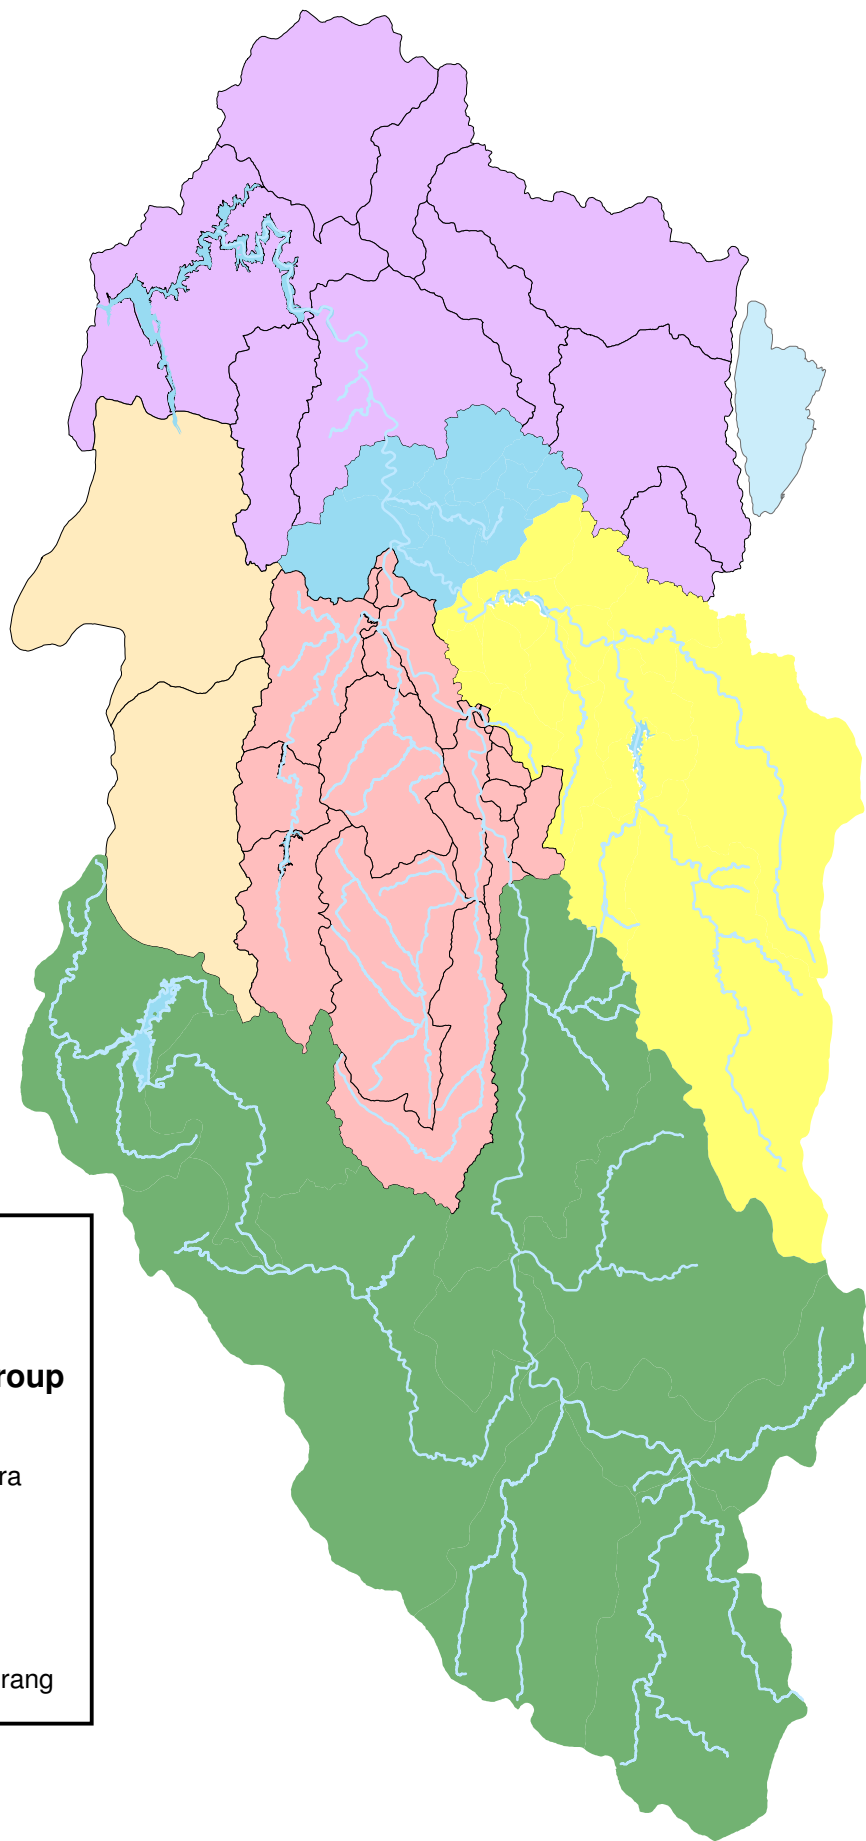

# Upper Murrumbidgee Waterwatch Regions

## Legend

**murrcatch**

**Catchment Group**

-  Cooma
-  Ginninderra
-  Molonglo
-  Southern
-  Tumut
-  Yass/Palerang