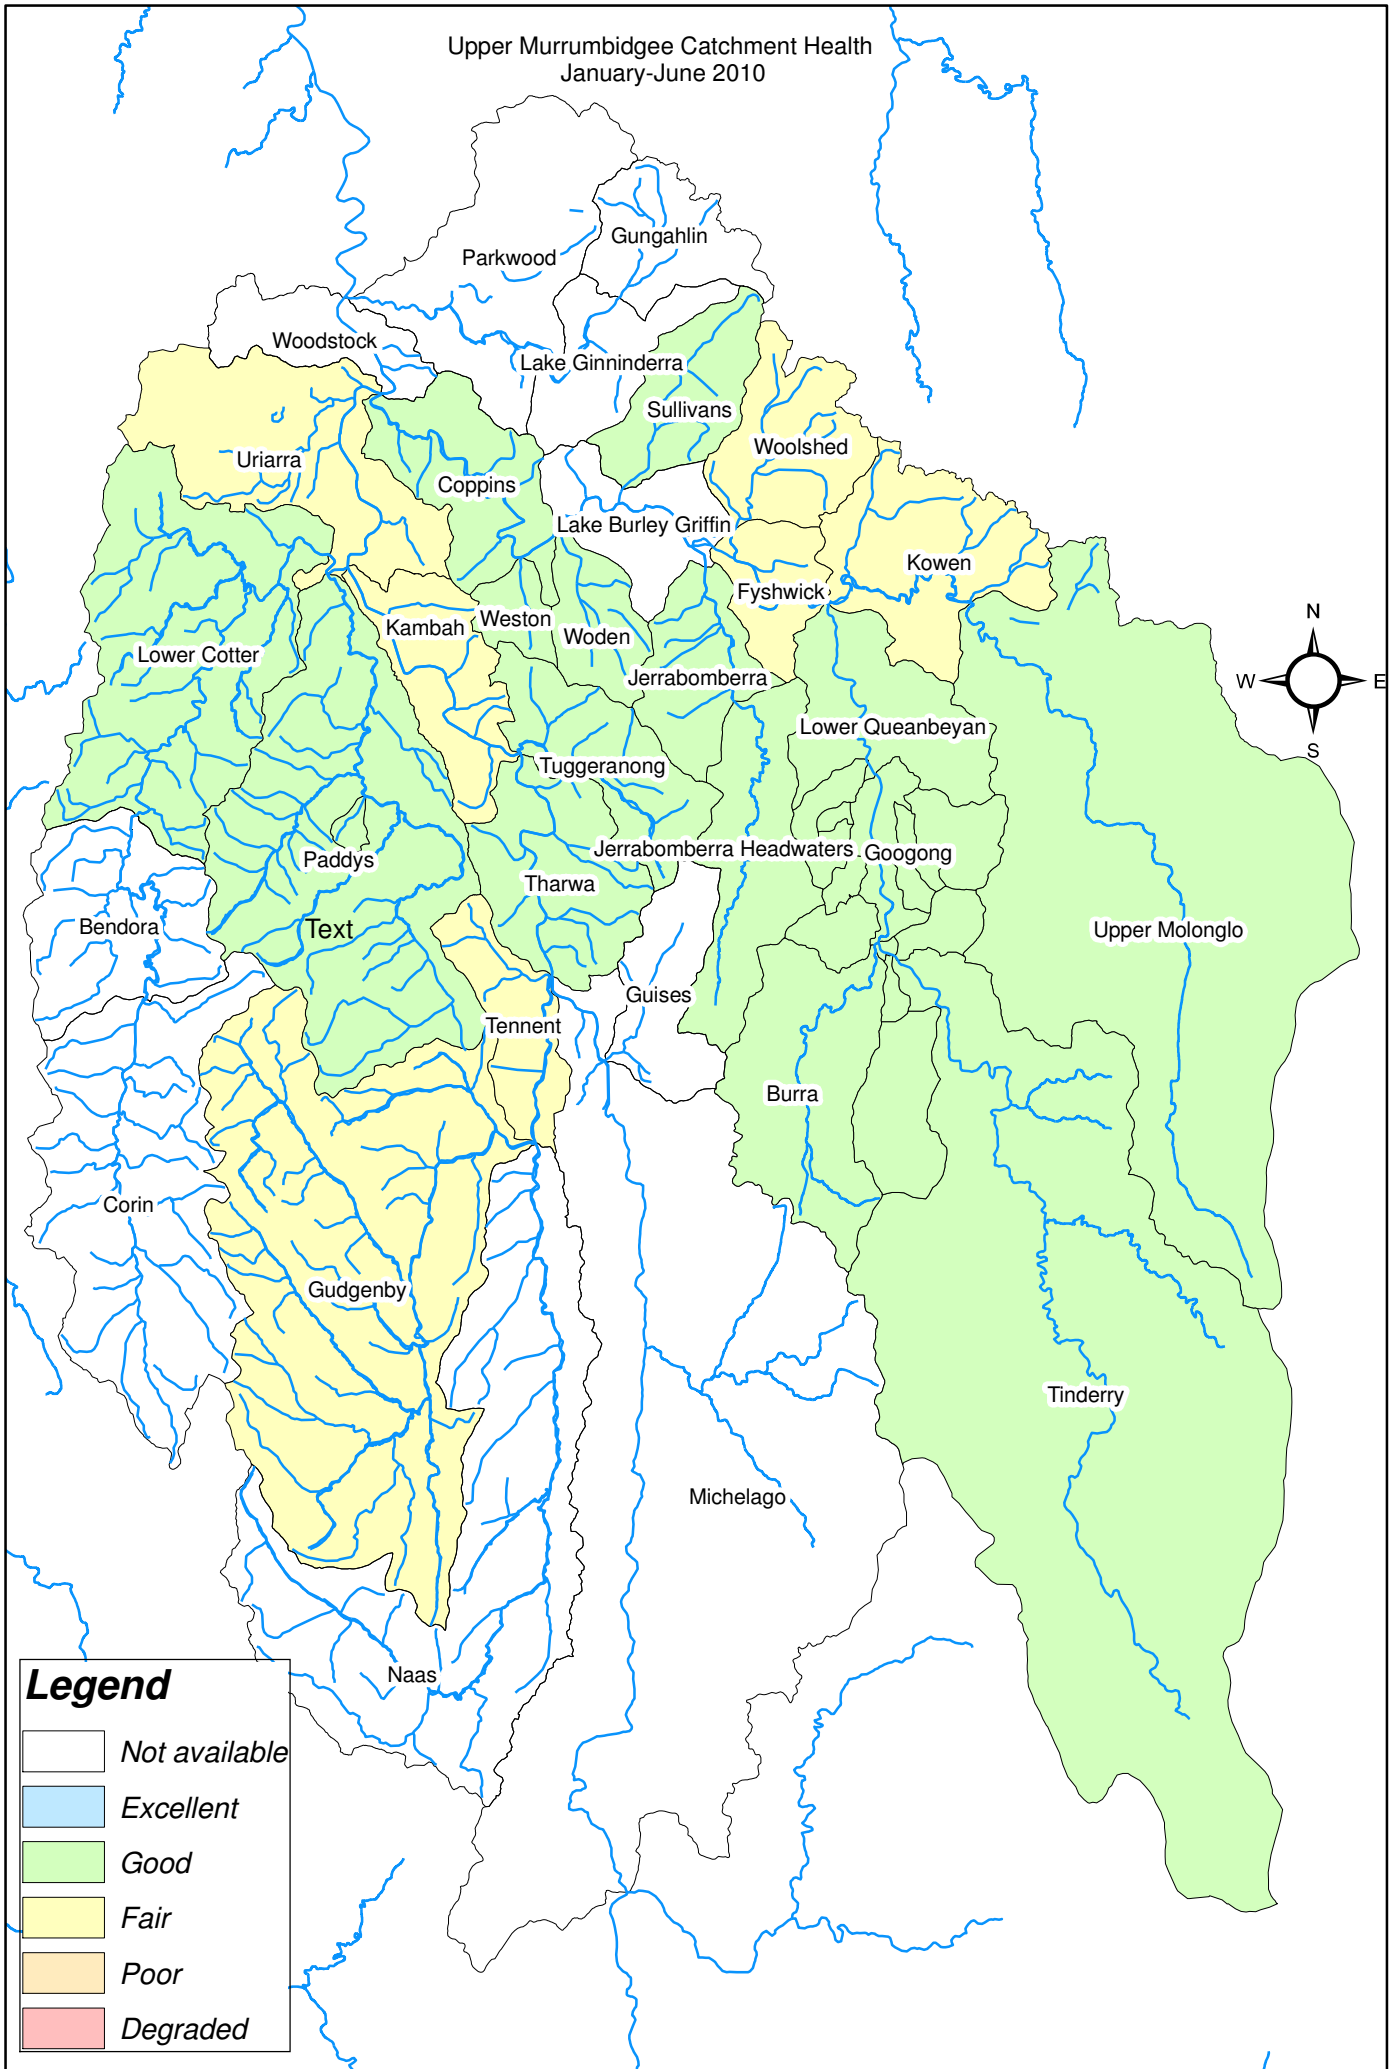

Upper Murrumbidgee Catchment Health
January-June 2010

Legend

- Not available
- Excellent
- Good
- Fair
- Poor
- Degraded